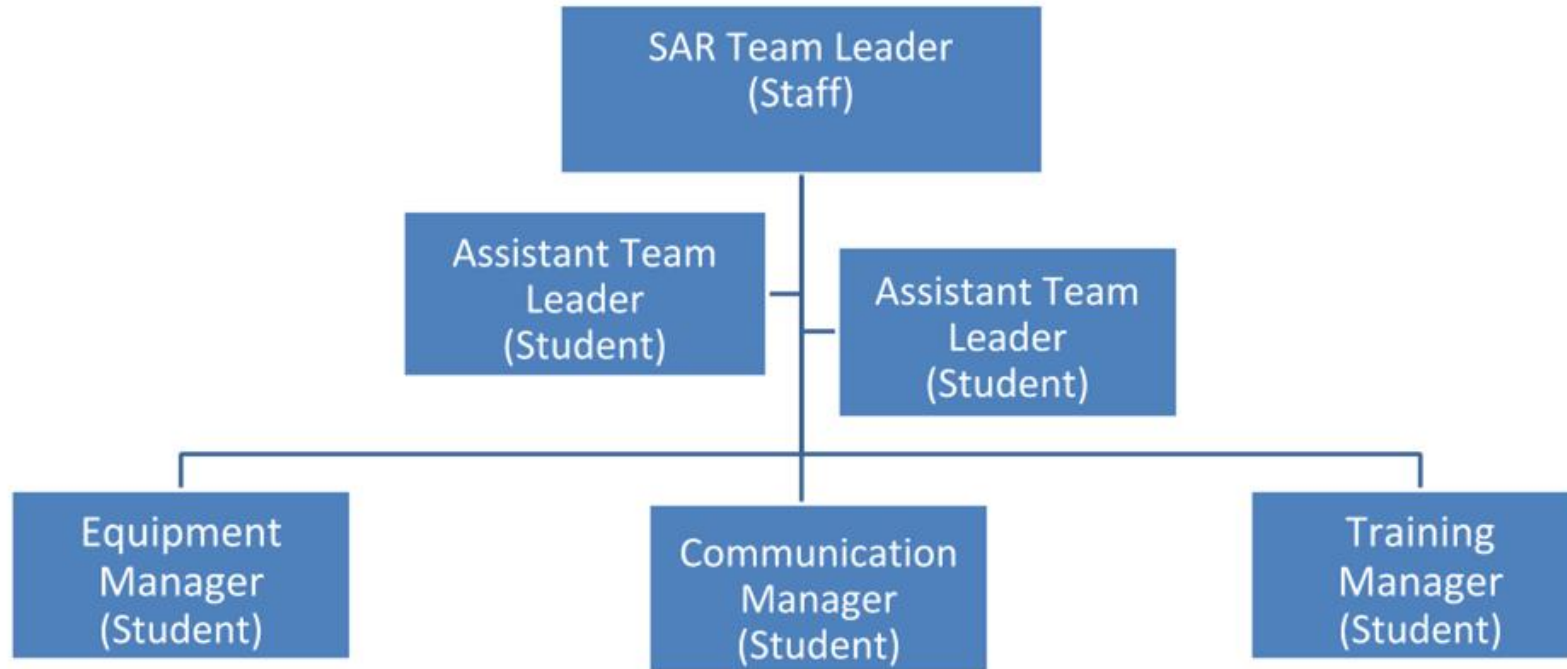

CSU-Pueblo

Search & Rescue Team

Team Structure

COLORADO STATE UNIVERSITY SYSTEM

COLORADO STATE UNIVERSITY
COLORADO STATE UNIVERSITY - PUEBLO
CSU - GLOBAL CAMPUS