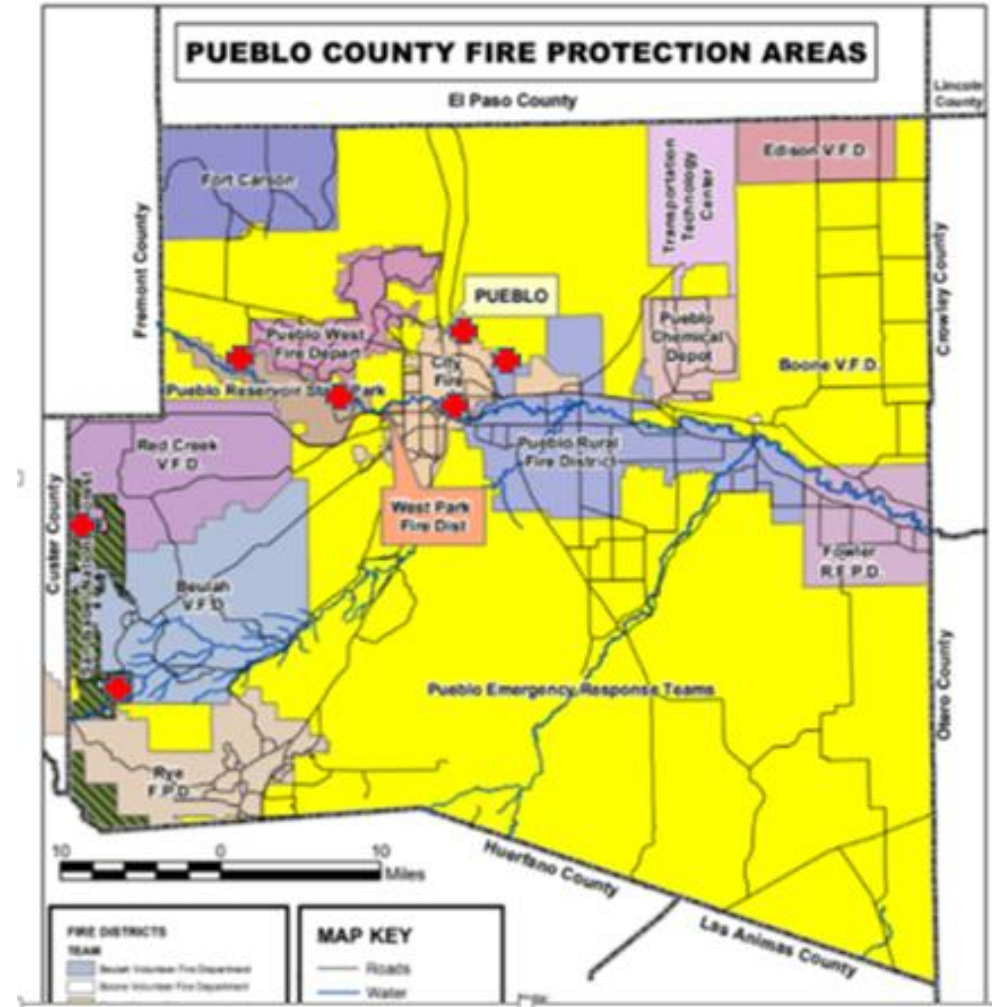

CSU-Pueblo

Search & Rescue Team

- Called-out on 7 missions: **2016-Present**
  - Searches: 4
    - Evidence
    - 2 Lost Person
    - Missing Child
  - Rescues/Recoveries: 3
    - River - Swift Water Rescue
    - Drowning
    - Injured Hiker

COLORADO STATE UNIVERSITY SYSTEM

COLORADO STATE UNIVERSITY
COLORADO STATE UNIVERSITY - PUEBLO
CSU - GLOBAL CAMPUS