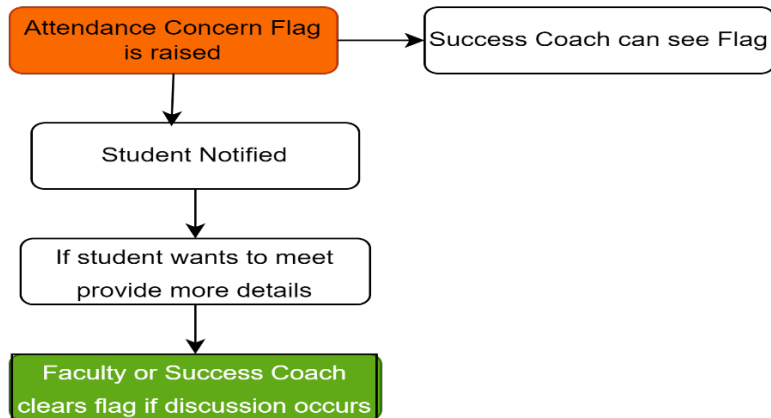

# PACK Center Flag Workflow

### Level 1

(Low-level concern. Student can take action to resolve or fulfill a requirement somewhat independently)