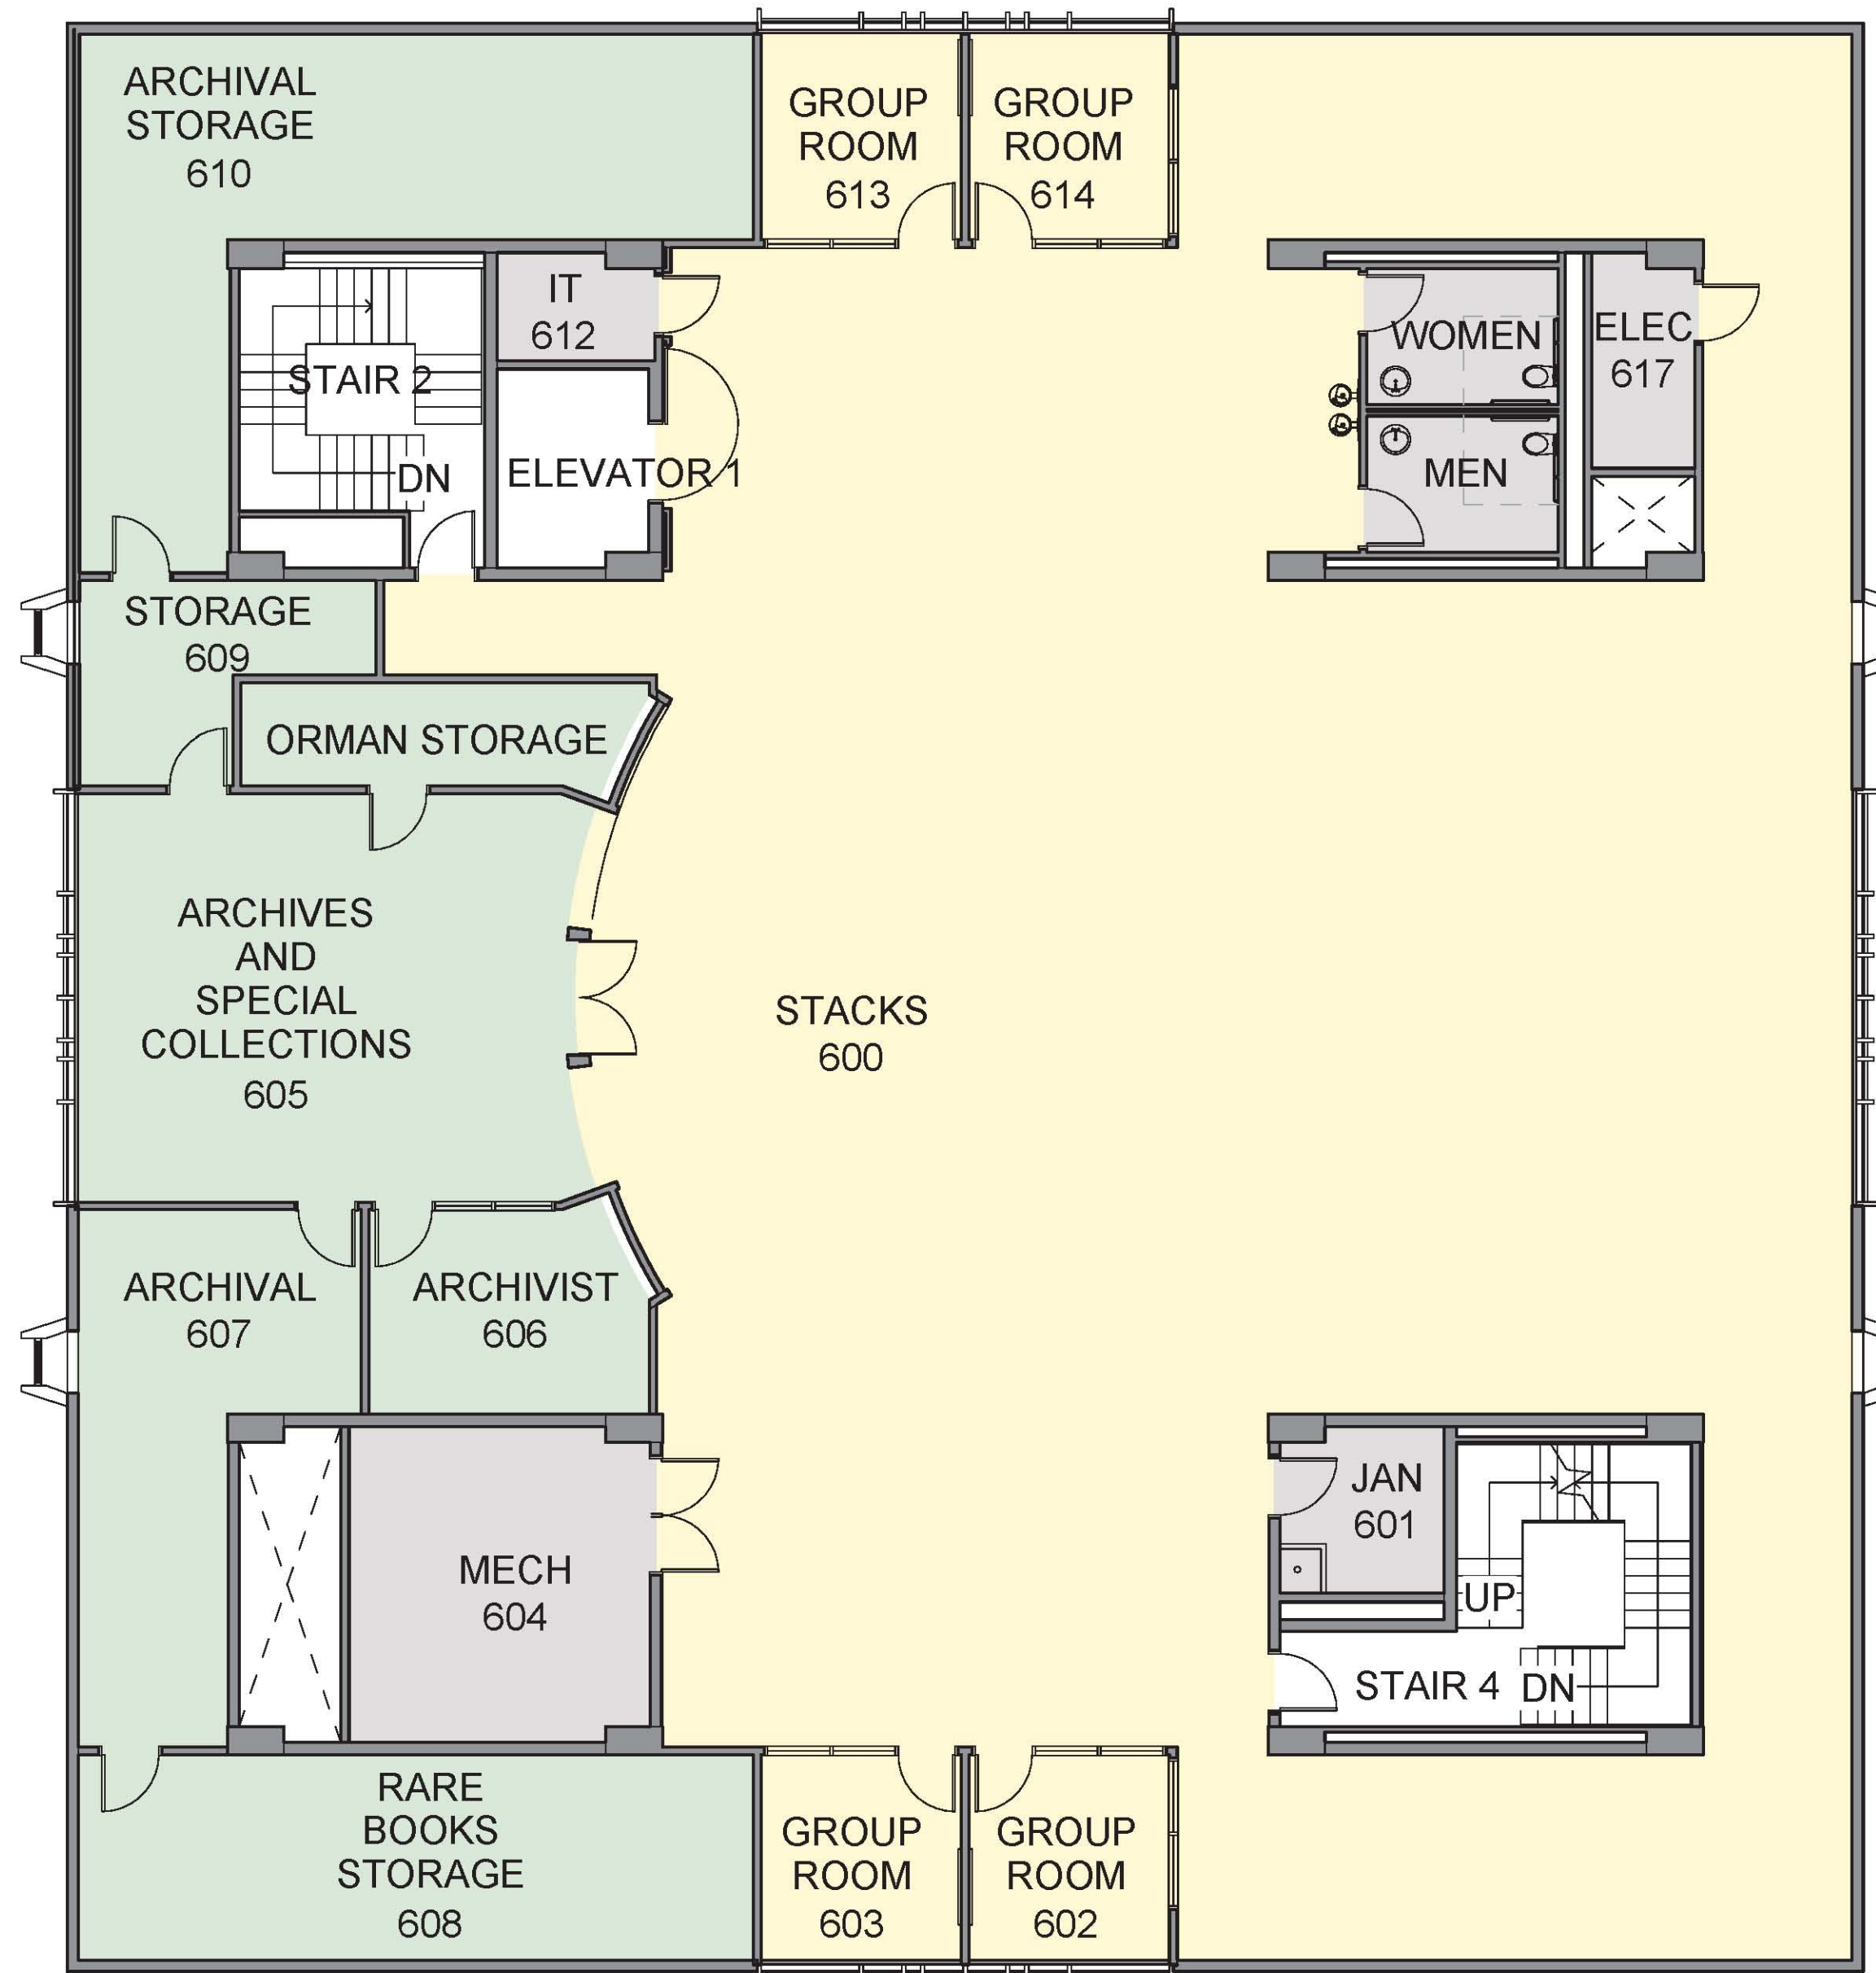

LEGEND

- BUILDING SERVICES
- CAREER SERVICES
- FIRST YEAR PROGRAM
- GENERAL SPACES
- GENERAL SPACES - STACKS
- GENERAL SPACES - STUDY
- INFORMATION TECHNOLOGY SERVICES
- INSTRUCTIONAL TECHNOLOGY CENTER
- LIBRARY SERVICES
- LIBRARY SERVICES - ARCHIVAL
- PRESIDENTIAL LEADERSHIP
- SAS-DISABILITY RESOURCE CENTER
- SAS-TUTORING CENTER
- SOUTHERN CO ED OPPORTUNITY
- STUDENT ACADEMIC SERVICES
- STUDENT SUPPORT SERVICES
- UPWARD BOUND
- VETERAN UPWARD BOUND

**GENERAL
STACKS**

LEVEL 6

LIBRARY AND ACADEMIC RESOURCES CENTER

COLORADO STATE UNIVERSITY AT PUEBLO