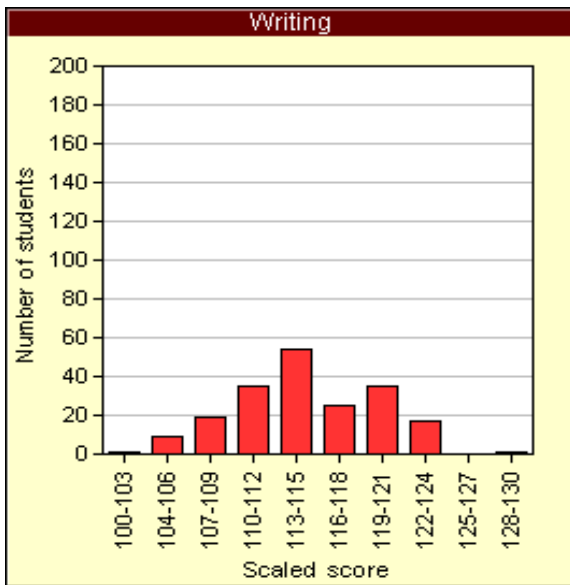

ETS® Proficiency Profile

Scaled Score Distributions Skills Subscores

Colorado State University - Pueblo
Combined

Cohort Name: Combined

Close Date: Combined

Student Level: More than 90 semester hours or more than 145
quarter hours

Test Description: Combined

Number of students tested: 196

Number of students included in these statistics: 196

Number of students excluded (see roster): 0

Reports based on a sample of fewer than 50 test takers are representative of the performance of **that sample only**. Reports based on **fewer than 50 test takers** should not be considered representative of the larger group of like students, and inferences or generalizations about the larger population or subgroup **should not** be made based on such small samples.