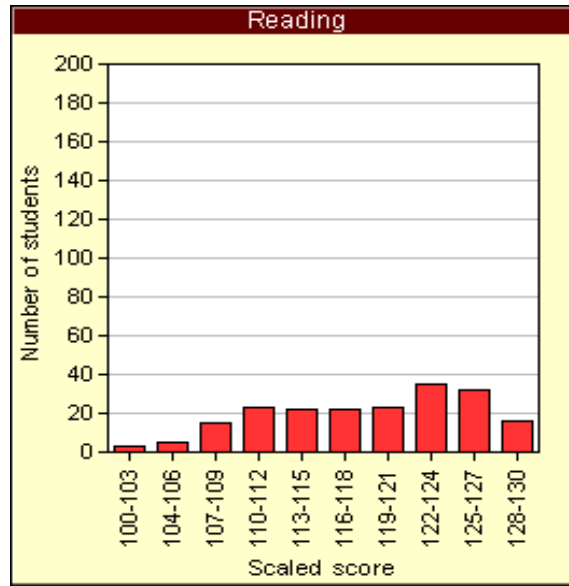

ETS® Proficiency Profile

Scaled Score Distributions Skills Subscores

Colorado State University - Pueblo
Combined

Cohort Name: Combined

Close Date: Combined

Student Level: More than 90 semester hours or more than 145
quarter hours

Test Description: Combined

Number of students tested: 196

Number of students included in these statistics: 196

Number of students excluded (see roster): 0

Reports based on a sample of fewer than 50 test takers are representative of the performance of **that sample only**. Reports based on **fewer than 50 test takers** should not be considered representative of the larger group of like students, and inferences or generalizations about the larger population or subgroup **should not** be made based on such small samples.