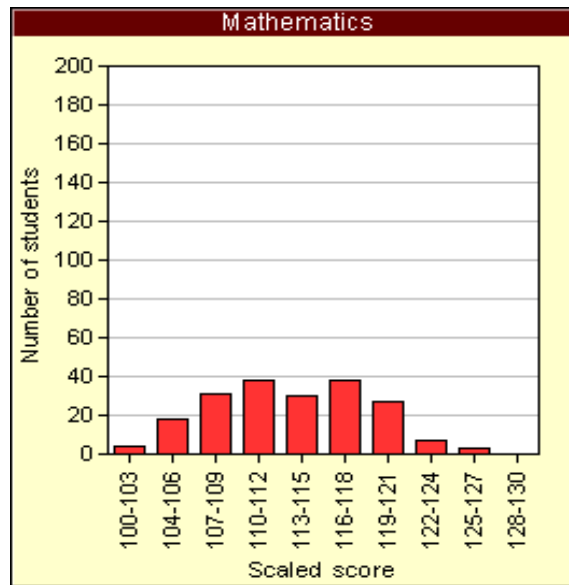

ETS® Proficiency Profile

Scaled Score Distributions Skills Subscores

Colorado State University - Pueblo
Combined

Cohort Name: Combined

Close Date: Combined

Student Level: More than 90 semester hours or more than 145
quarter hours

Test Description: Combined

Number of students tested: 196

Number of students included in these statistics: 196

Number of students excluded (see roster): 0

Reports based on a sample of fewer than 50 test takers are representative of the performance of **that sample only**. Reports based on **fewer than 50 test takers** should not be considered representative of the larger group of like students, and inferences or generalizations about the larger population or subgroup **should not** be made based on such small samples.