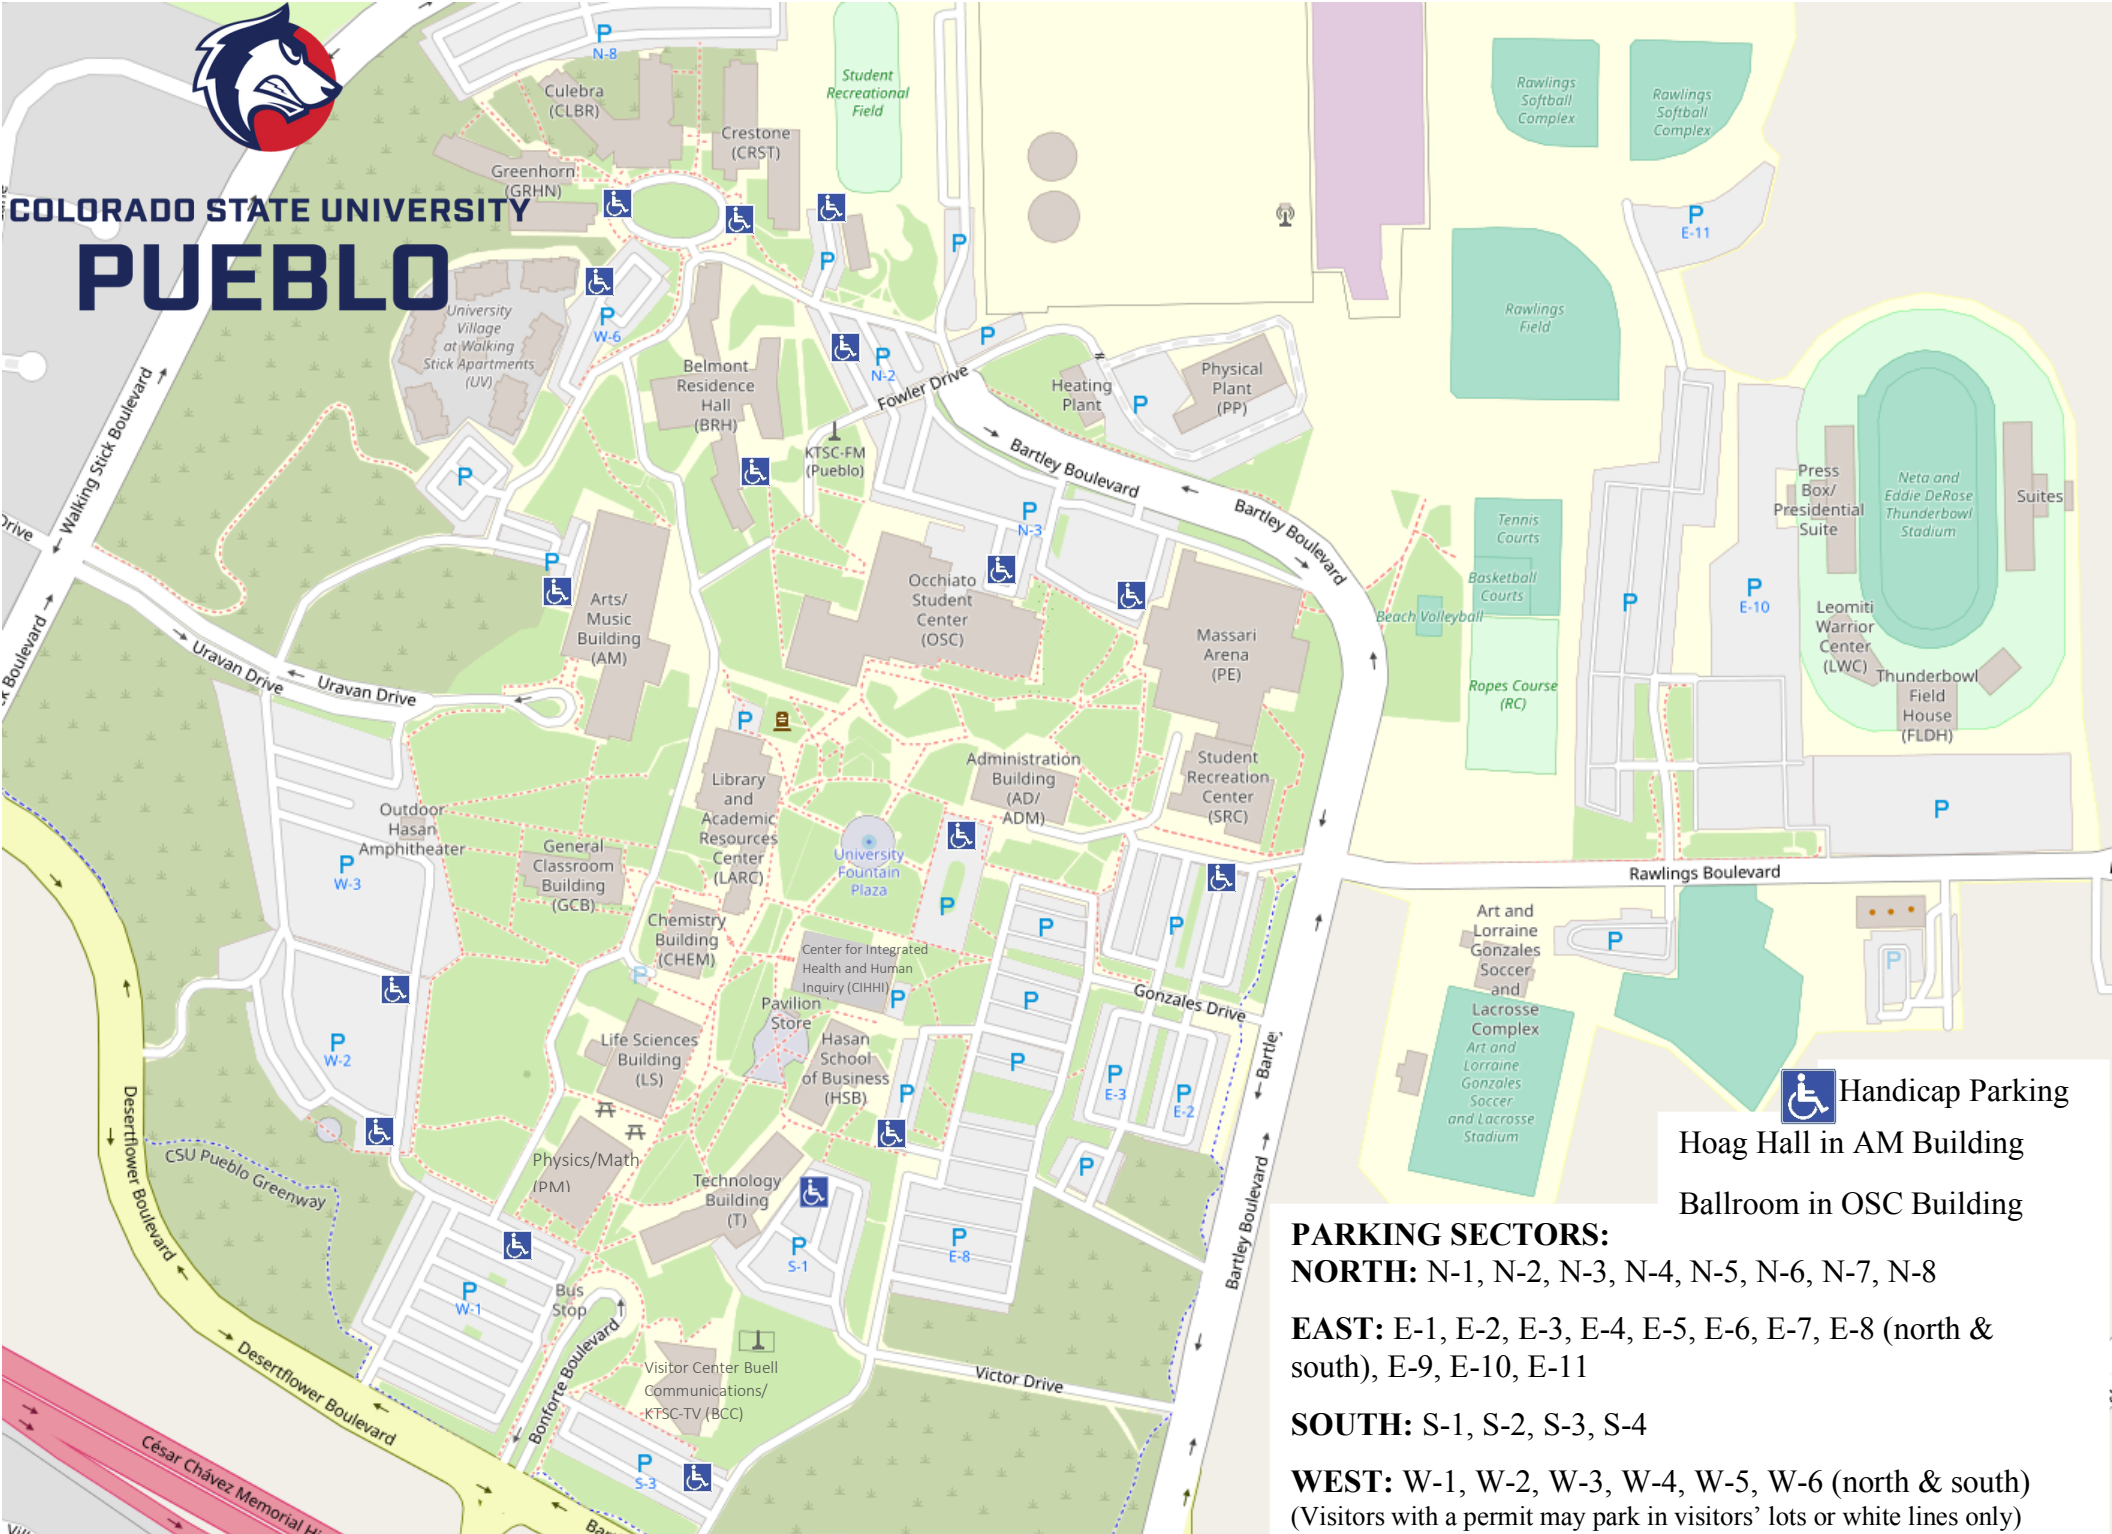

# COLORADO STATE UNIVERSITY PUEBLO

Handicap Parking

Hoag Hall in AM Building

Ballroom in OSC Building

### **PARKING SECTORS:**

**NORTH:** N-1, N-2, N-3, N-4, N-5, N-6, N-7, N-8

**EAST:** E-1, E-2, E-3, E-4, E-5, E-6, E-7, E-8 (north & south), E-9, E-10, E-11

**SOUTH:** S-1, S-2, S-3, S-4

**WEST:** W-1, W-2, W-3, W-4, W-5, W-6 (north & south)  
(Visitors with a permit may park in visitors' lots or white lines only)

I-25 Exit 101 at U.S. 50 East to  
Bonforte Blvd. or Troy Ave. exits

200 Bonforte Blvd.

719-549-2100

[www.csupueblo.edu](http://www.csupueblo.edu)